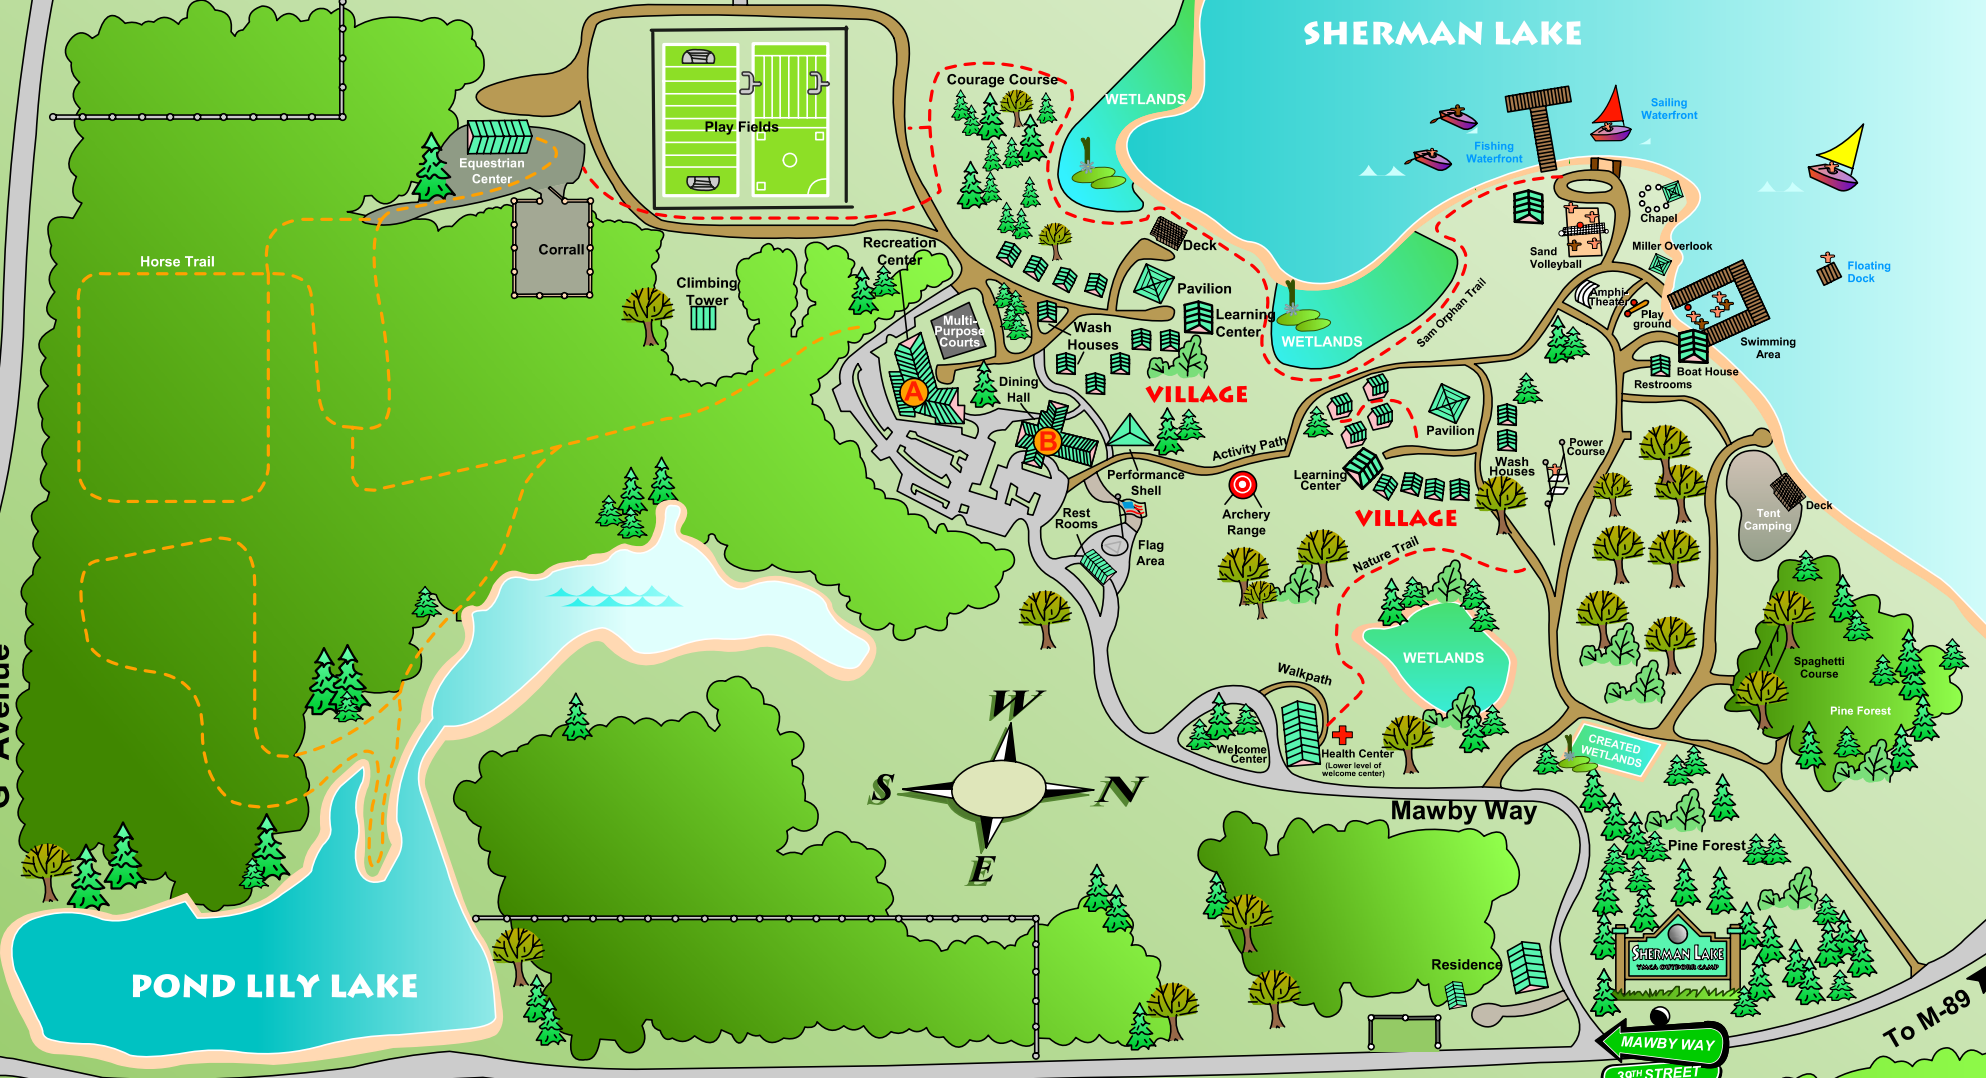

Sherman Lake Drive/ 38th Street

SHERMAN LAKE

"G" Avenue

POND LILY LAKE

To "G" Avenue

39th Street

SHERMAN LAKE YMCA OUTDOOR CENTER

To M-89

MAWBY WAY  
39th STREET